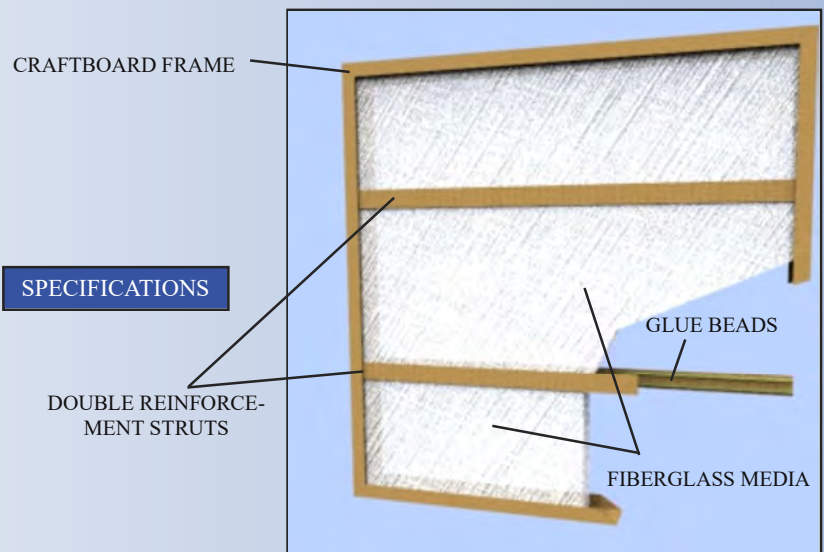

SPECIFICATIONS