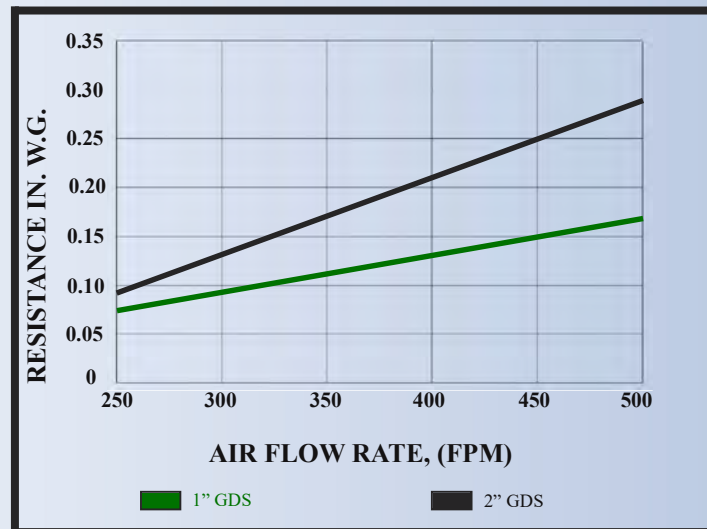

Tolerances shall be +/- 1/8" for height and width. All special sizes will be undersized 1/8" unless specified otherwise. Recommended final resistance is 0.50" in. w. g.

STANDARD PRESSURE DROP

Test Filter Size 24" x 24" Nominal